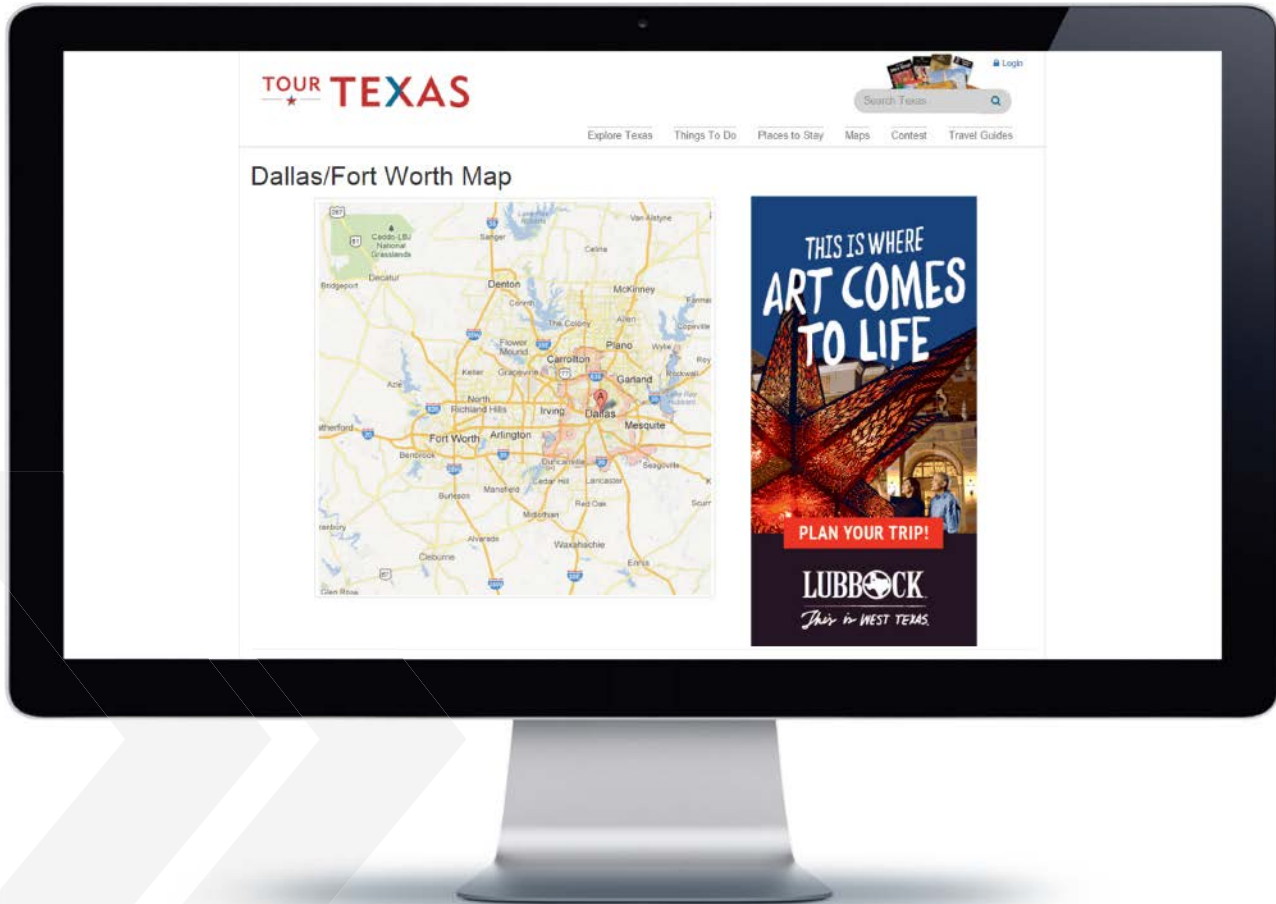

EXCLUSIVE MAP SPONSOR

The Map Sponsor banner will appear on ALL individual map pages, both static and interactive. These are some of our top 10 most visited pages.

- ★ One of the top 10 most visited sections of the site.
- ★ Appears to the right of ALL individual map pages
- ★ Exclusive Placement: Limited to ONE participant monthly
- ★ \$1,500 each