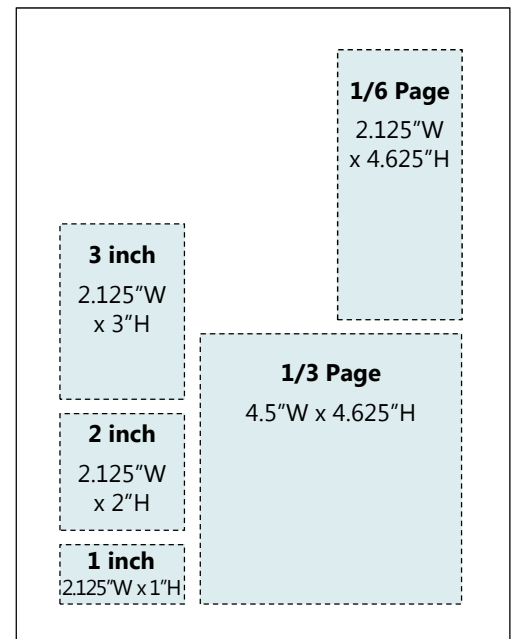

| B&W | 1x | 3x | 6x | 8x |
|----------|-----------|-----------|----------|----------|
| 1/3 Page | \$ 10,660 | \$ 10,020 | \$ 9,700 | \$ 9,490 |
| 1/6 Page | 5,500 | 5,170 | 5,010 | 4,900 |
| 3 inch | 3,730 | 3,510 | 3,390 | 3,320 |
| 2 inch | 2,510 | 2,360 | 2,280 | 2,230 |
| 1 inch | 1,280 | 1,200 | 1,160 | 1,140 |

Travel Guide Ad Sizes

Image Credit: Jupiterimages