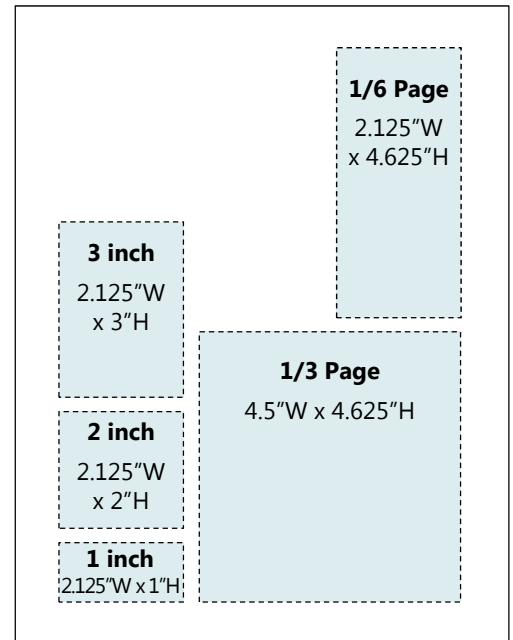

2017 Rate Card

Travel Guide Advertising Rates

Rate Card #21
Effective January 2017
All rates are net

4 Color		1x	3x	6x
1/3 Page	\$	5,720	\$ 5,430	\$ 5,150
1/6 Page		3,320	3,150	2,990
3 inch		2,200	2,090	1,980
2 inch		1,490	1,420	1,340
1 inch		750	710	680

B&W		1x	3x	6x
1/3 Page	\$	4,550	\$ 4,320	\$ 4,100
1/6 Page		2,670	2,540	2,400
3 inch		1,760	1,670	1,580
2 inch		1,170	1,110	1,050
1 inch		610	580	550

Travel Guide Ad Sizes

Image Credit: Digital Vision