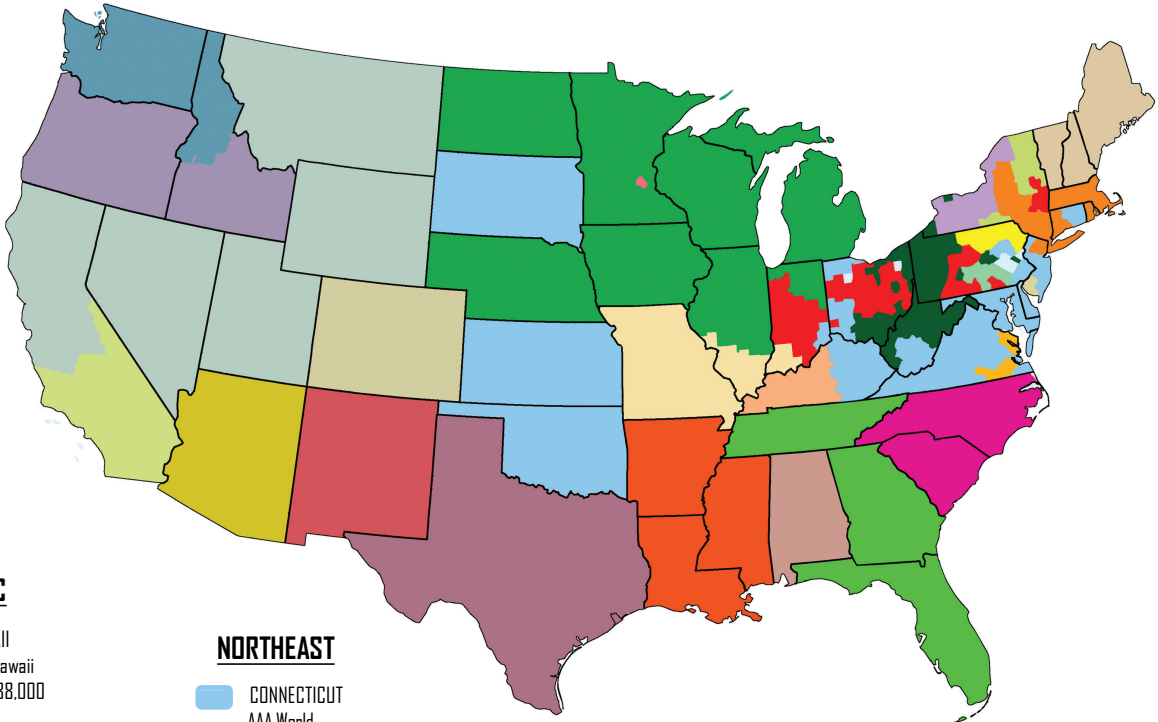

AAA PUBLICATIONS MAP

PACIFIC

HAWAII
AAA Hawaii
Circ. 88,000

SOUTHWEST

ARIZONA
Via Arizona
Circ. 535,000

COLORADO
Enccompass
Circ. 390,000

NEW MEXICO
New Mexico Journey
Circ. 124,000

TEXAS
Texas Journey
Circ. 1,040,000

SOUTHERN CALIFORNIA
Westways
Circ. 4,250,000

NORTHWEST

CALIFORNIA/NEVADA/
UTAH/ALASKA/MONTANA/
WYOMING
Via
Circ. 2,705,000

OREGON/IDAHO
Via Oregon
Circ. 460,000

WASHINGTON/IDAHO
Western Journey
Circ. 663,000

NORTHEAST

CONNECTICUT
AAA World
Circ. 283,600

MARYLAND/METRO DC
AAA World
Circ. 610,100

PENNSYLVANIA/DELAWARE
AAA World
Circ. 403,000

MASSACHUSETTS/
CONNECTICUT/
RHODE ISLAND
Your AAA
Circ. 1,830,148

PIONEER VALLEY
Circ. 116,306

MISSOURI/S. IL/S. IN
Midwest Traveler
Circ. 602,740