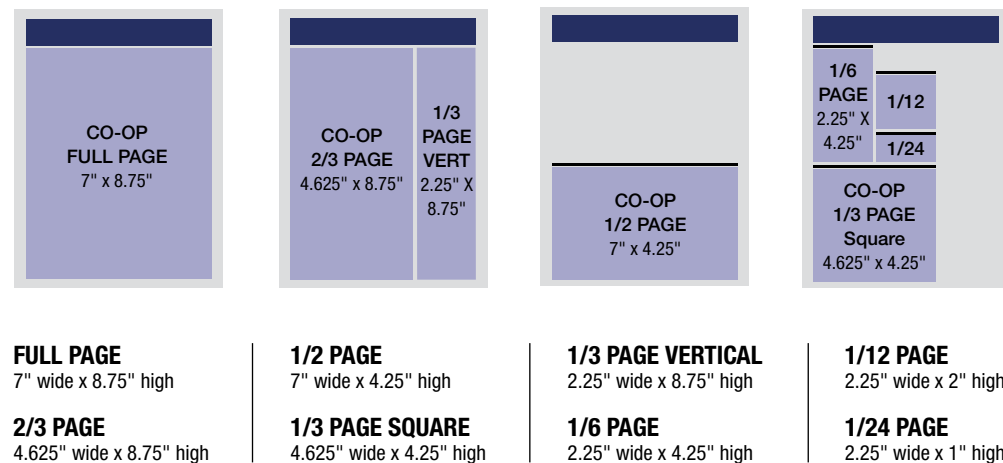

No cancellations accepted after the closing date.

Standard Ad Sizes (in inches)

MAGAZINE TRIM SIZE
7.875" wide x 10.5" high

FULL-PAGE LIVE AREA
7" wide x 9.625" high

TWO-PAGE SPREAD
15.75" wide x 10.5" high

2/3 VERTICAL ONLY
4.625" wide x 9.625" high

1/2 HORIZONTAL ONLY
7" wide x 4.75" high

1/3 PAGE SQUARE
4.625" wide x 4.75" high

1/3 PAGE VERTICAL
2.25" wide x 9.625" high

Travel Planner / Co-op Ad Sizes

FULL PAGE
7" wide x 8.75" high

2/3 PAGE
4.625" wide x 8.75" high

1/2 PAGE
7" wide x 4.25" high

1/3 PAGE SQUARE
4.625" wide x 4.25" high

1/3 PAGE VERTICAL
2.25" wide x 8.75" high

1/6 PAGE
2.25" wide x 4.25" high

1/12 PAGE
2.25" wide x 2" high