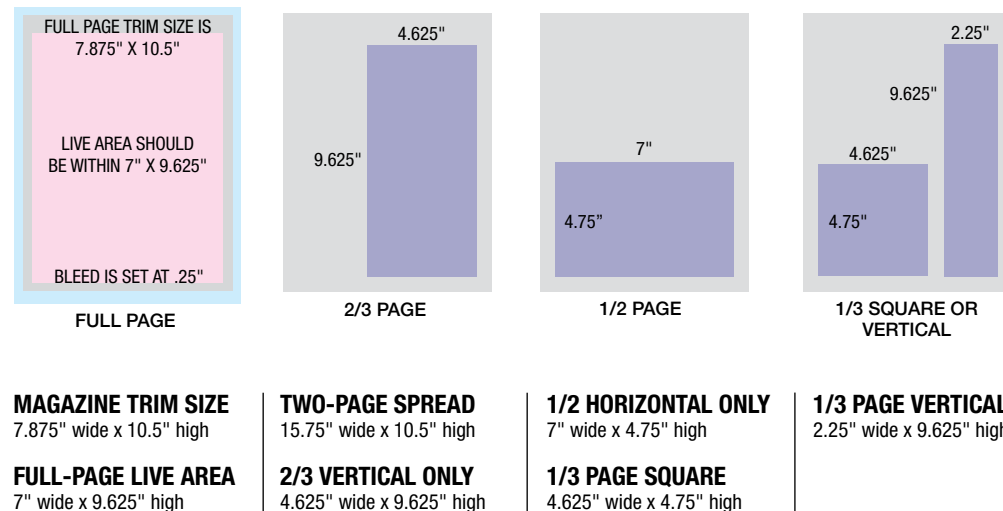

MECHANICALS

Printing Process: Web Offset Binding: Saddle-stitched (jogged to the head)
Trim Size: 7.875 x 10.5

INSERTS

Consult your *AAA World* sales representative for specification sheet. Publisher reserves the right to omit inserts not complying with specifications. **Send each page as single PDF. No spreads. Single crop marks should be offset .25 inch. Must supply printed or pdf proofs with pages labeled for orientation.**

No cancellations accepted after the closing date.

Standard Ad Sizes (in inches)

MAGAZINE TRIM SIZE
7.875" wide x 10.5" high

FULL-PAGE LIVE AREA
7" wide x 9.625" high

TWO-PAGE SPREAD
15.75" wide x 10.5" high

2/3 VERTICAL ONLY
4.625" wide x 9.625" high

1/2 HORIZONTAL ONLY
7" wide x 4.75" high

1/3 PAGE SQUARE
4.625" wide x 4.75" high

1/3 PAGE VERTICAL
2.25" wide x 9.625" high

Travel Planner / Co-op Ad Sizes

FULL PAGE
7" wide x 8.75" high

2/3 PAGE
4.625" wide x 8.75" high

1/2 PAGE
7" wide x 4.25" high

1/3 PAGE SQUARE
4.625" wide x 4.25" high

1/3 PAGE VERTICAL
2.25" wide x 8.75" high

1/6 PAGE
2.25" wide x 4.25" high

1/12 PAGE
2.25" wide x 2" high