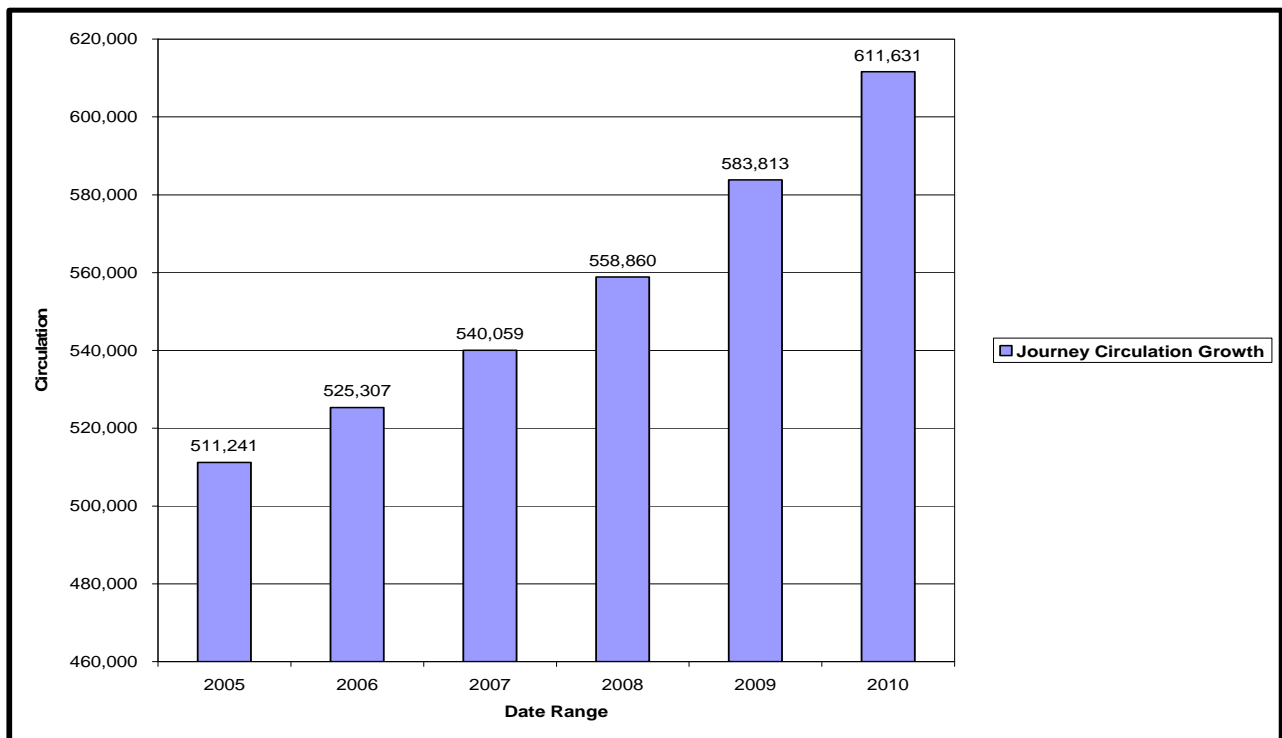

Journey's Circulation Growth

Circulation Region: WA/N.Idaho ♦ Circulation: 611,631 ♦ Audience: 1,200,000+

2012

2005 – 2010 Circulation Growth

As a significant number of Newspaper and Magazine circulations have declined year-over-year, Journey's circulation has steadily increased year-over-year.